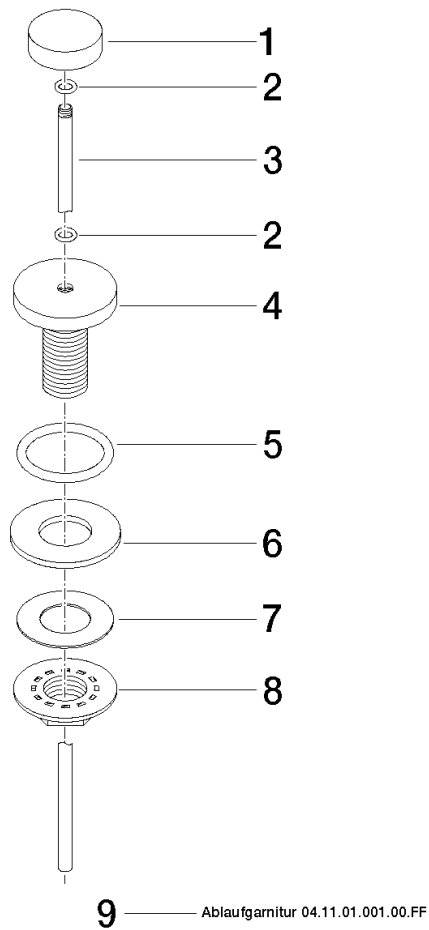

# Basin Waste with knob for deck mounting 1 1/4" - Brushed Durabronz (23kt Gold)

IMO

10 200 970

Fits: IMO, LULU, MADISON, MEM, TARA, CL.1, LISSÉ, VAIA, META, CYO

	Brushed Durabronz (23kt Gold)	10 200 970-28
	Chrome	10 200 970-00
	Brushed Platinum	10 200 970-06
	Platinum	10 200 970-08
	Durabronz (23kt Gold)	10 200 970-09
	Dark Chrome	10 200 970-19
	Light Gold	10 200 970-26
	Brushed Light Gold	10 200 970-27
	Matte Black	10 200 970-33
	Brushed Bronze	10 200 970-42
	Brushed Champagne (22kt Gold)	10 200 970-46
	Champagne (22kt Gold)	10 200 970-47
	Brushed Chrome	10 200 970-93
	Brushed Dark Platinum	10 200 970-99

Basin Waste with knob for deck mounting 1 1/4" - Brushed Durabronze (23kt Gold)

---

IMO

10 200 970

Only suitable for basins with an overflow.

Basin Waste with knob for deck mounting 1 1/4" - Brushed Durabronz (23kt Gold)

IMO

10 200 970

10 200 970  
Parts for other finishes can be found here: Chrome

Spare parts list

No.	Item Number	Name	Quantity used	Delivery time
1	09 21 33 001-28	handle	1	20
2	09 14 10 007 90	seal	2	2
3	09 31 09 004-28	pull-rod	1	20
4	09 18 40 022-28	sleeve	1	20
5	09 14 10 095 90	seal	1	2
6	09 14 05 012 90	seal	1	2
7	09 14 40 001 90	seal	1	60
8	09 23 10 010 90	nut	1	2
9	90 11 01 001 00-28	pop-up waste	1	20